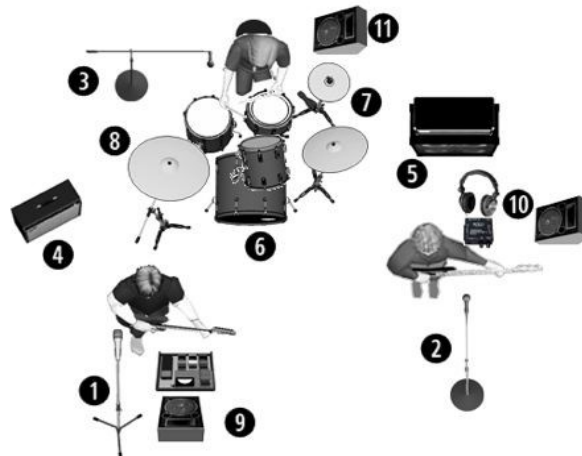

Backline provided by the band:

1 x Guitar amp: Toneking 1x12 Combo & 1 x Guitar Pedalboard

or

1x Kemper (XLR direct out to PA) & 1x 12 Kemper box (Monitor Stage only)

1 x Bass amp head & 2x12 Box (XLR direct out to PA)

1x Drum kit: Kick, Snare, 2x Tom, HH, Crash, Ride

2 x Guitar Fender Stratocaster / 2x Telecaster / 1x Gibson ES335

1 x Bass guitar Fender

bischoff62 – Blues, Blues/Rock Trio – Covers & Originals

1. Lead Vocal SM58, Beta58 or similar Option; Vocalist can provides his own Mik (Sennheiser 965 kondensor Mik)	3. Backing Vocals Drumer SM58 or similar	5. Bass Amp 4x10 or 2x12 Direct Out XLR and or Mic	9. Floor Monitor Guitar Player & Lead Vocalist
2. Backing Vocals Bassplayer SM58 or similar	4. Fender Supersonic 1x12 Combo SM57, Sennheiser E906 or similar	6. Kick Mic Optional depending on venue: 7. Snare/HH Mic's 8. Optional Overhead Mic's	10. In Ear/Floor Monitor Bass Player & Backing Vocalist
			11. Floor Monitor, Drumer & Backing Vocalist

Optional could be provided by the band if nessesary:

- 1 x Lead Vocal Mik Sennheiser E956
- 2 x Backing Vocal Mik Shure SM58, Beta58
- 2 x Instrument Mik (Guitar & Bass Amp) Sennheiser E906, Shure SM57
- 1 x Active Monitor Behringer F1220 A
- 2 x Active Monitor 8 Zoll
- 2 x InEar Monitoring
- 1 x Digital Mixer Allan & Health QU-16
- 1 x HK Elements Smart Base, Active PA System (audience up to 150 people)