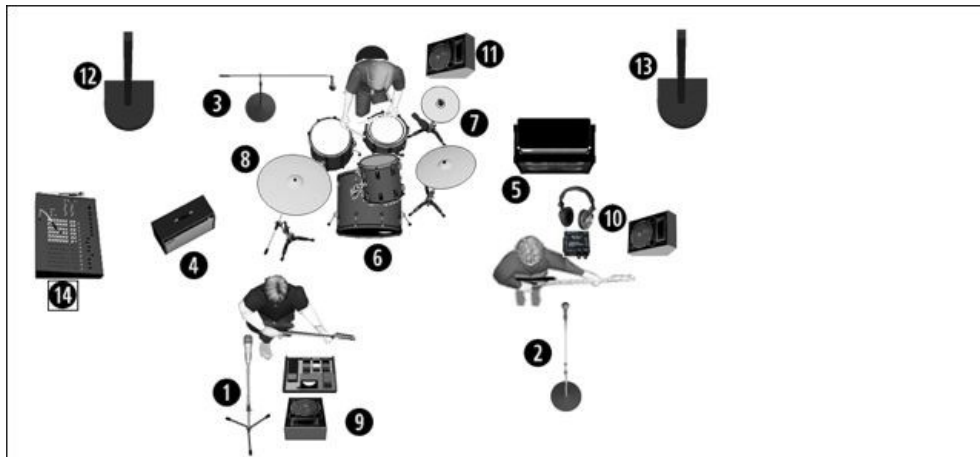

1x Drum kit: Kick, Snare, 2x Tom, HH, Crash, Ride

2 x Guitar Fender Stratocaster / 2x Telecaster / 1x Gibson ES335

1 x Bass guitar Fender

bischoff62 – Blues, Blues/Rock Trio – Covers & Originals

1. Lead Vocal SM58, Beta58 or similar Option; Vocalist can provides his own Mik (Sennheiser 965 kondensor Mik)	3. Backing Vocals Drumer SM58 or similar	5. Bass Amp 4x10 or 2x12 Direct Out XLR and or Mic	9. Floor Monitor Guitar Player & Lead Vocalist
2. Backing Vocals Bassplayer SM58 or similar	4. Fender Supersonic 1x12 Combo SM57, Sennheiser E906 or similar	6. Kick Mic Optional depending on venue: 7. Snare/HH Mic's 8. Optional Overhead Mic's	10. In Ear/Floor Monitor Bass Player & Backing Vocalist
			11. Floor Monitor, Drumer & Backing Vocalist

Optional could be provided by the band if nessesary:

- 1 x Lead Vocal Mik Sennheiser E956
- 2 x Backing Vocal Mik Shure SM58, Beta58
- 2 x Instrument Mik (Guitar & Bass Amp) Sennheiser E906, Shure SM57
- 1 x Active Monitor Behringer F1220 A
- 2 x Active Monitor 8 Zoll
- 2 x InEar Monitoring
- 1 x Digital Mixer Allan & Health QU-16
- 1 x HK Elements Smart Base, Active PA System (audience up to 150 people)